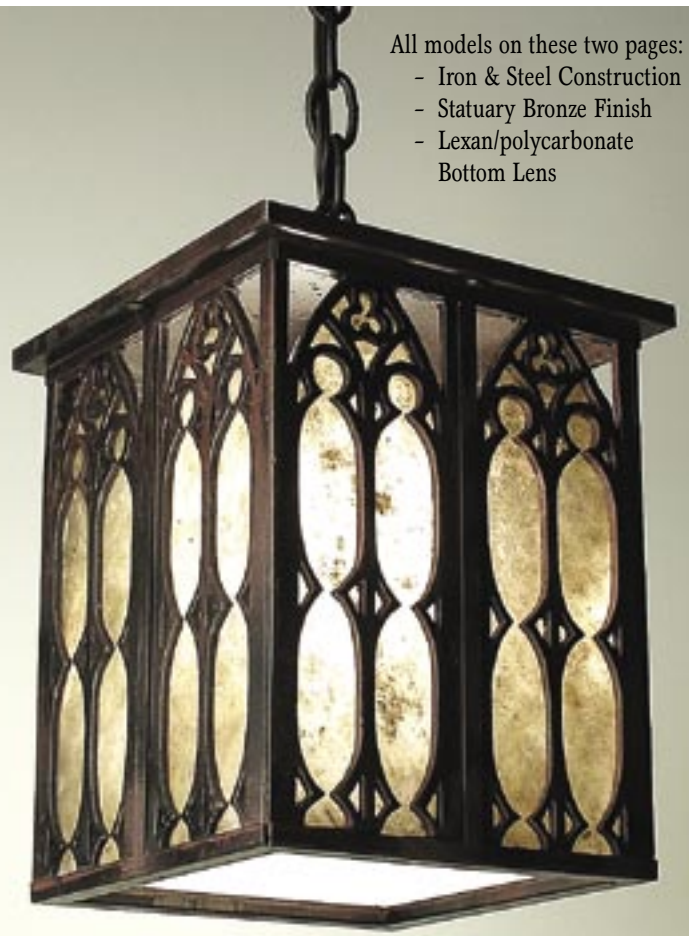

IRON ABBEY

Offering:

Heavy iron, cast in deep relief, and set in a brass frame; these wall sconces are ideal outdoors as all-weather luminaries, or indoors as classic accents.

13 more U.S. MADE Iron Abbey Gothic Style lighting fixtures available.

Abbey Small Pendant
W=5.5" sq. H=6" OL=34" 1x60W candelabra

Pendants

IA117

Abbey Tall Pendant
W=5.5" sq. H=10" OL=38" 1x60W candelabra

IA107

Abbey Tall Ceiling Light
7.5" sq. H=11.5" 1x60W candelabra

IA108

Abbey Large Octagon Ceiling Light
Dia=14" H=12" 1x100W

IA109

Abbey Large Square Ceiling Light
W=10.25" sq. H=12" 1x100W

IA118

Abbey Large Octagon Pendant
Dia=10.5" H=11" OL=41" 1x100W

IA119

Abbey Large Square Pendant
W=9" sq. H=10" OL=38" 1x100W

All models on these two pages: